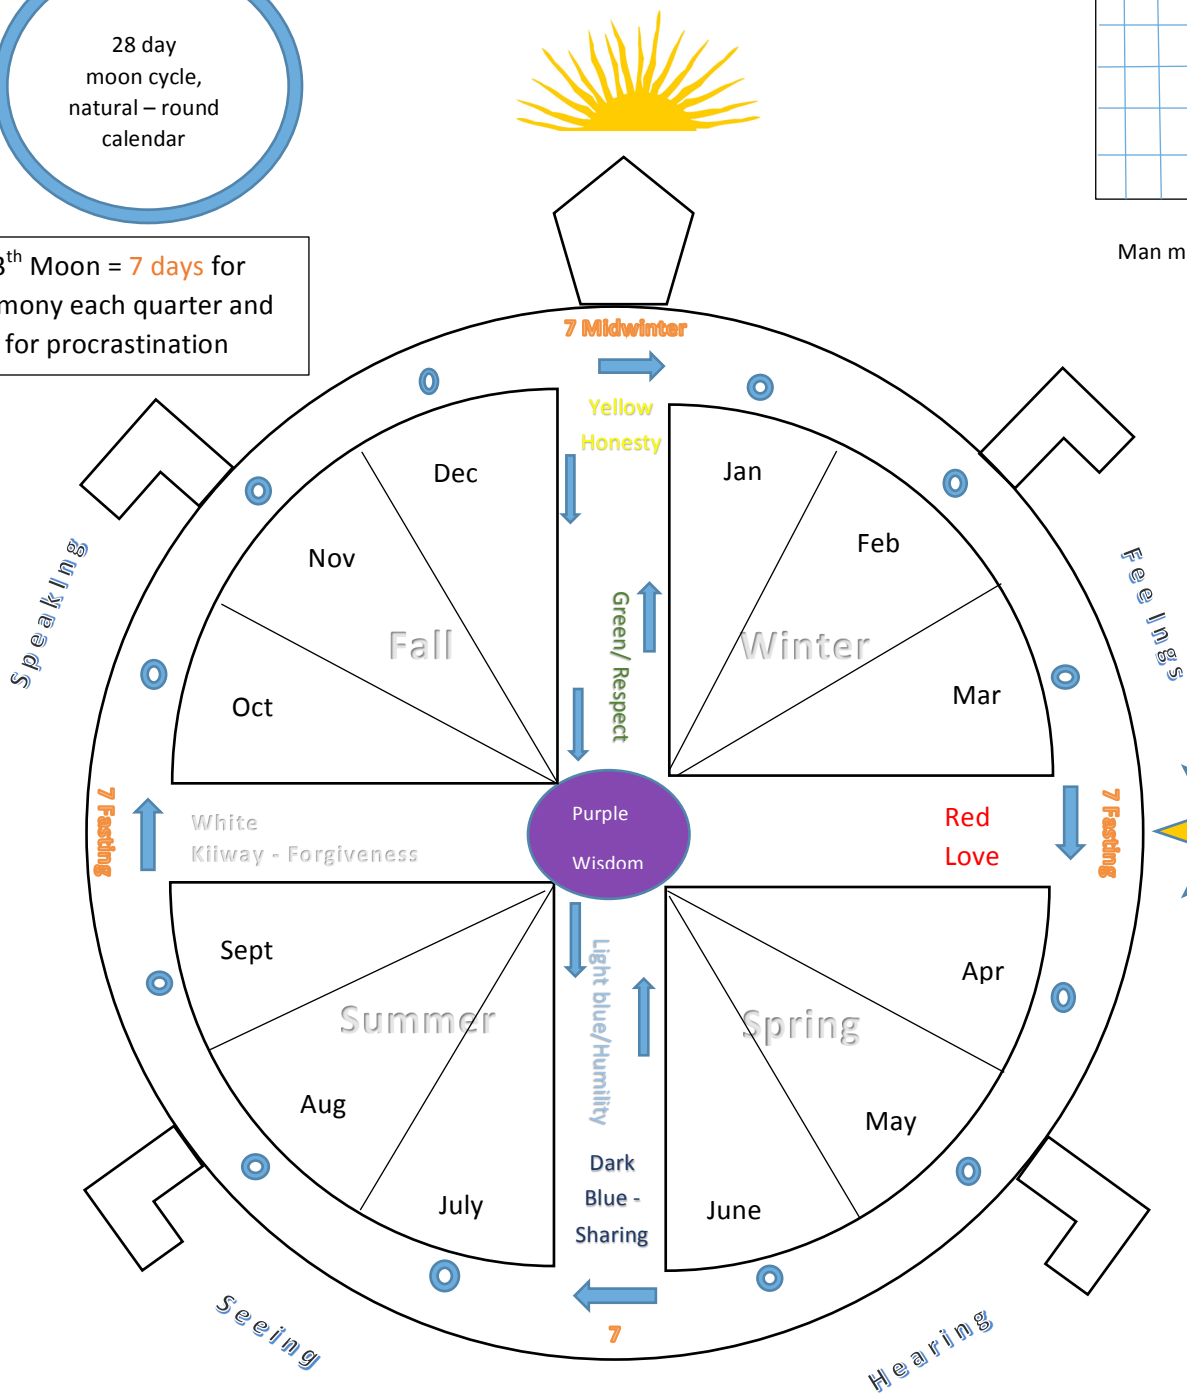

Man made Calendar

13<sup>th</sup> Moon = 7 days for ceremony each quarter and time for procrastination

Developed from teachings by Larry McLeod

Turtle is Universal and depicts the Natural Moving Cycle as it turns with each day, moon cycle, season, and year. Timing of naturally occurring events differ according to location.

The human life cycle - development of feeling/hearing/seeing/speaking and the rites of passage at stages/milestones facilitates connection our place in the natural flow.

Communities can utilize this model by inserting local stories, teachings and activities according to their timing.